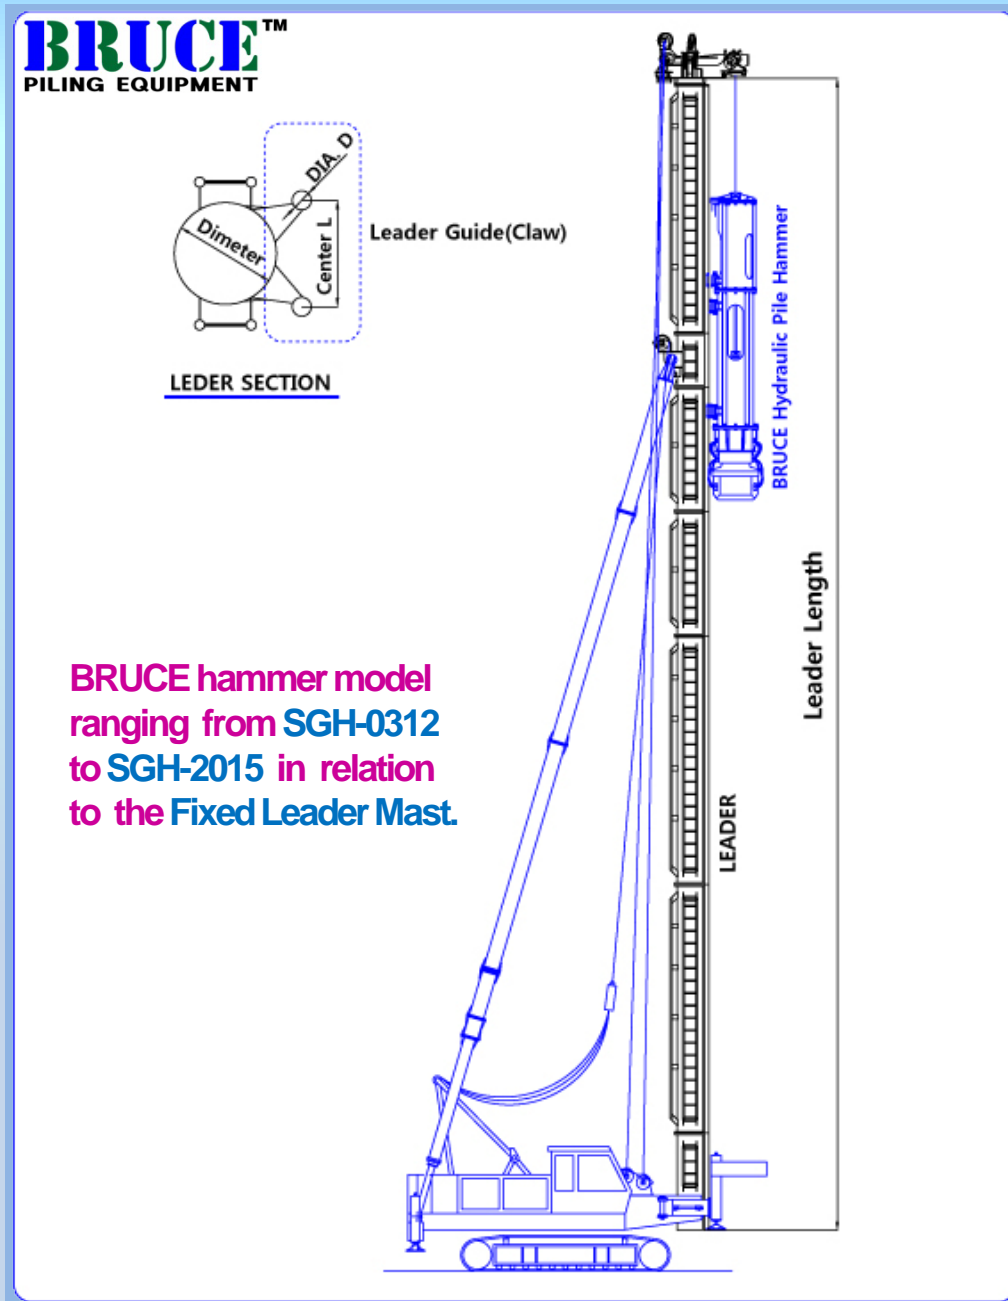

BRUCE FIXED LEADER MAST

SHINSEGAE
POWERQUIP
INDUSTRIAL.CO.,LTD

Operational drawing of BRUCE Fixed Leader Mast

SHINSEGAE
POWERQUIP
INDUSTRIAL.CO.,LTD

SHINSEGAE POWERQUIP

2 NA 401, SIHWA INDUSTRIAL COMPLEX,
1268-2, JEONGWANG DONG, SIHEUNG CITY,
GYEONGGI-DO, KOREA

TEL : 82-31-488-8026

FAX : 82-31-431-7490

E-mail : inquiry@powerquip.co.kr

Website : www.powerquip.co.kr

www.powerquip.co.kr