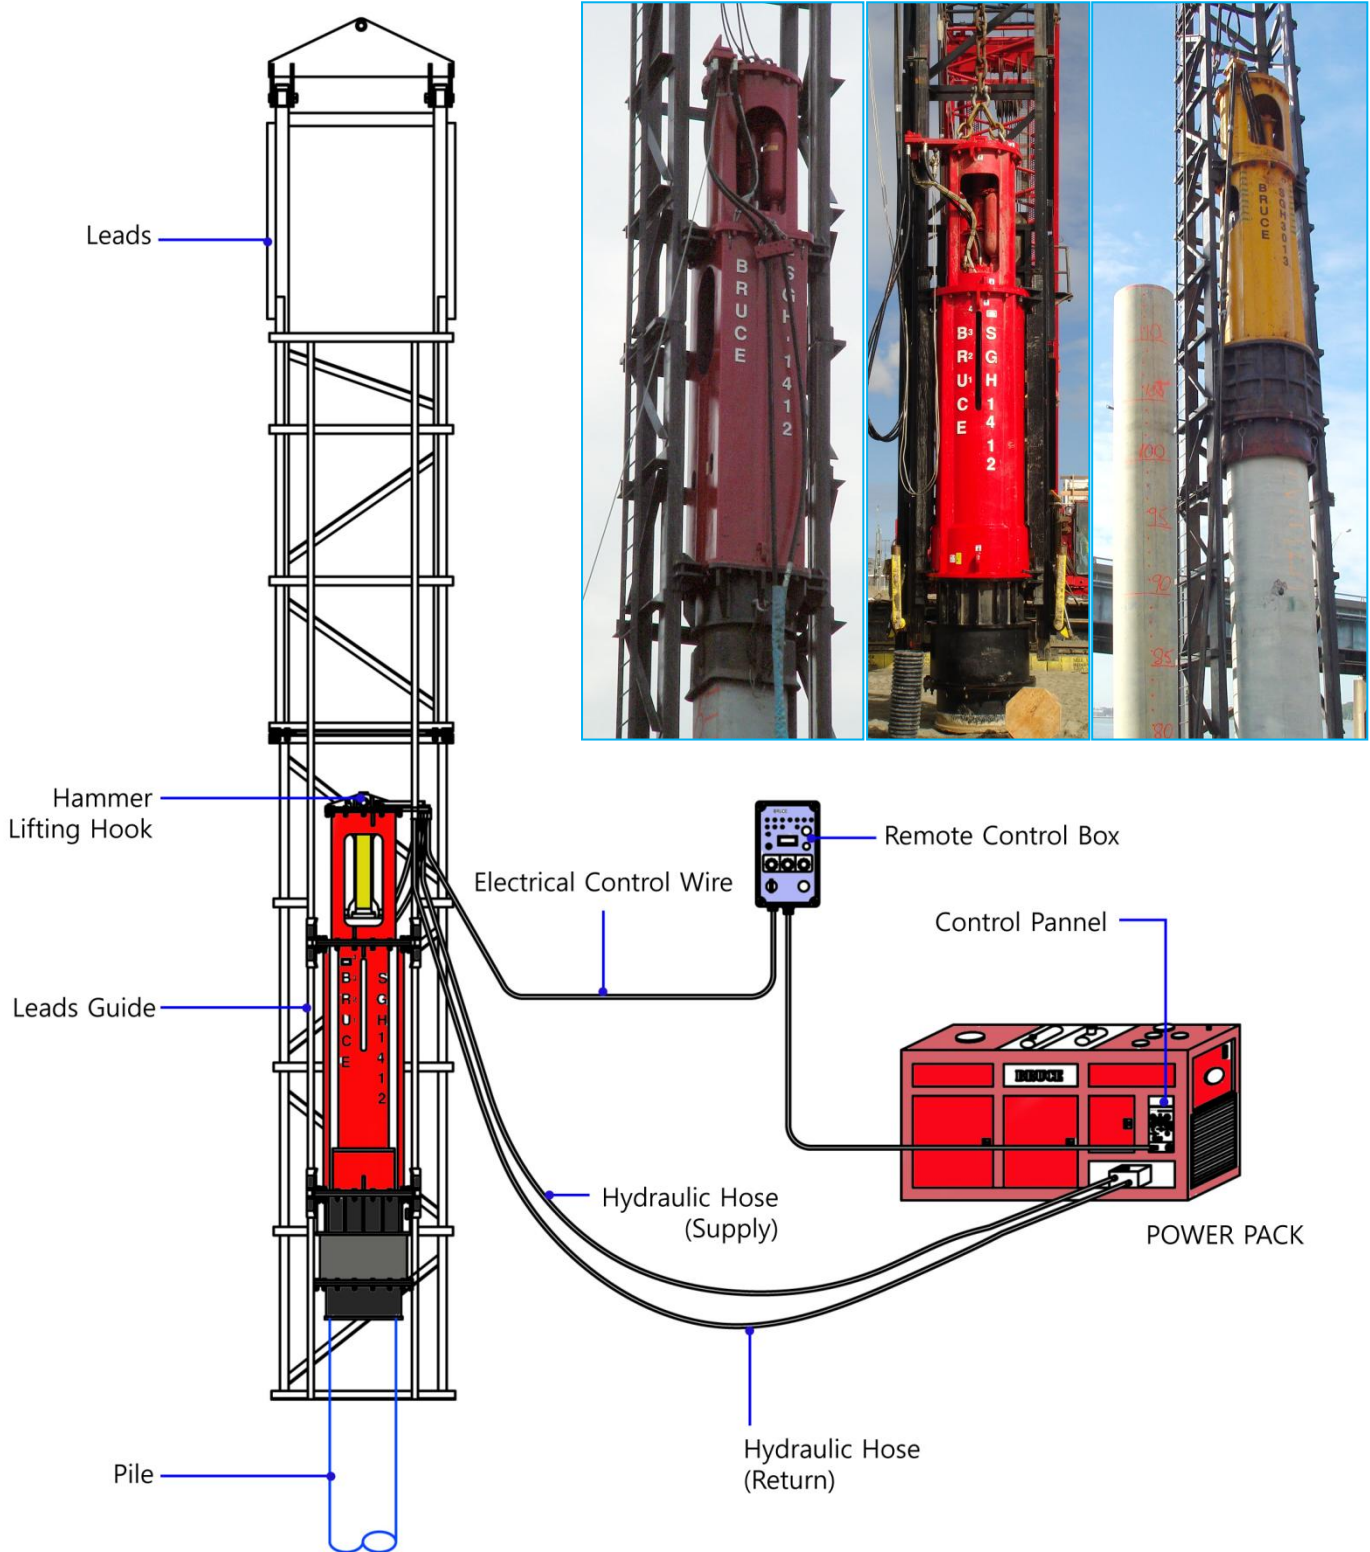

SITE REFERENCE

Offshore & Suspended Leader

SITE REFERENCE

Offshore & Suspended Leader

BRUCE HAMMER SITE REFERENCE

OPERATING STRUCTURE – U-TYPE LEADS

BRUCE HAMMER STRUCTURE – U- TYPE LEADS

SHOWN SGH-2015