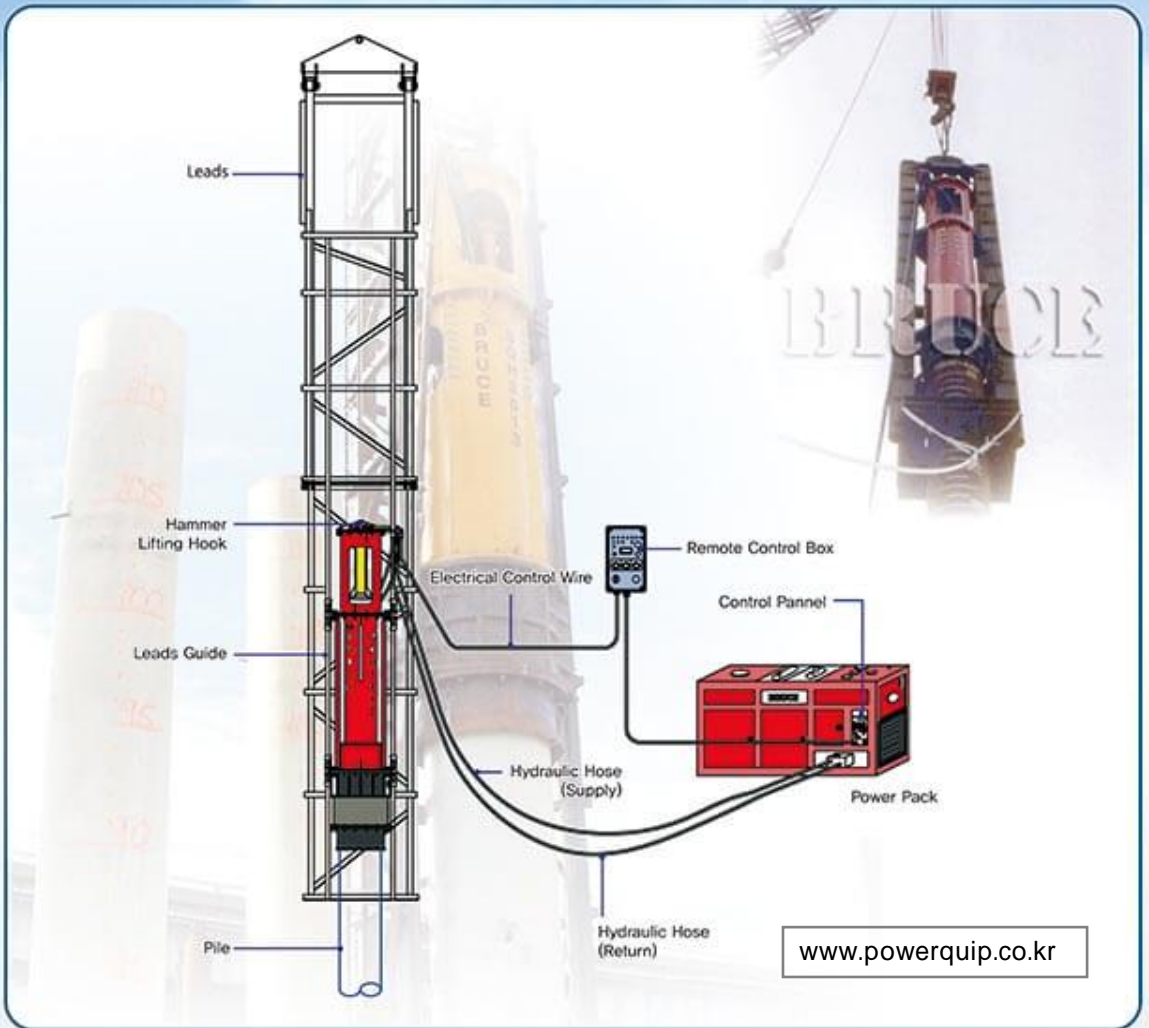

BASIC STRUCTURE - U TYPE LEADS

Offshore leader type is also available.

U Type Leads

BRUCE Model	U Type Leads Size (inch)	Hammer Dimension (inch)		
		A	B	C
SGH-0212	8 X 27	9	26	32,7
SGH-0312	8 X 27	9	26	32,7
SGH-0412	8 X 27	9	26	32,7
SGH-0512	8 X 33	9	32	40,2
SGH-0712	8 X 33	9	32	40,2
SGH-1012	10 X 50	11	49	56,9
SGH-1212	10 X 50	11	49	56,9
SGH-1412	11 X 57	12	56	64,2
SGH-1612	11 X 57	12	56	64,2
SGH-1812	11 X 57	12	56	64,2
SGH-2012	11 X 57	12	56	64,2
SGH-2015	11 X 57	12	56	64,2
SGH-3012	16 X 81	17	80	85,8
SGH-3013	16 X 81	17	80	85,8
SGH-4212	16 X 81	17	80	85,8

- The Hammer dimension of "A" can be changed upon request.
- Other dimension and type can be modified.