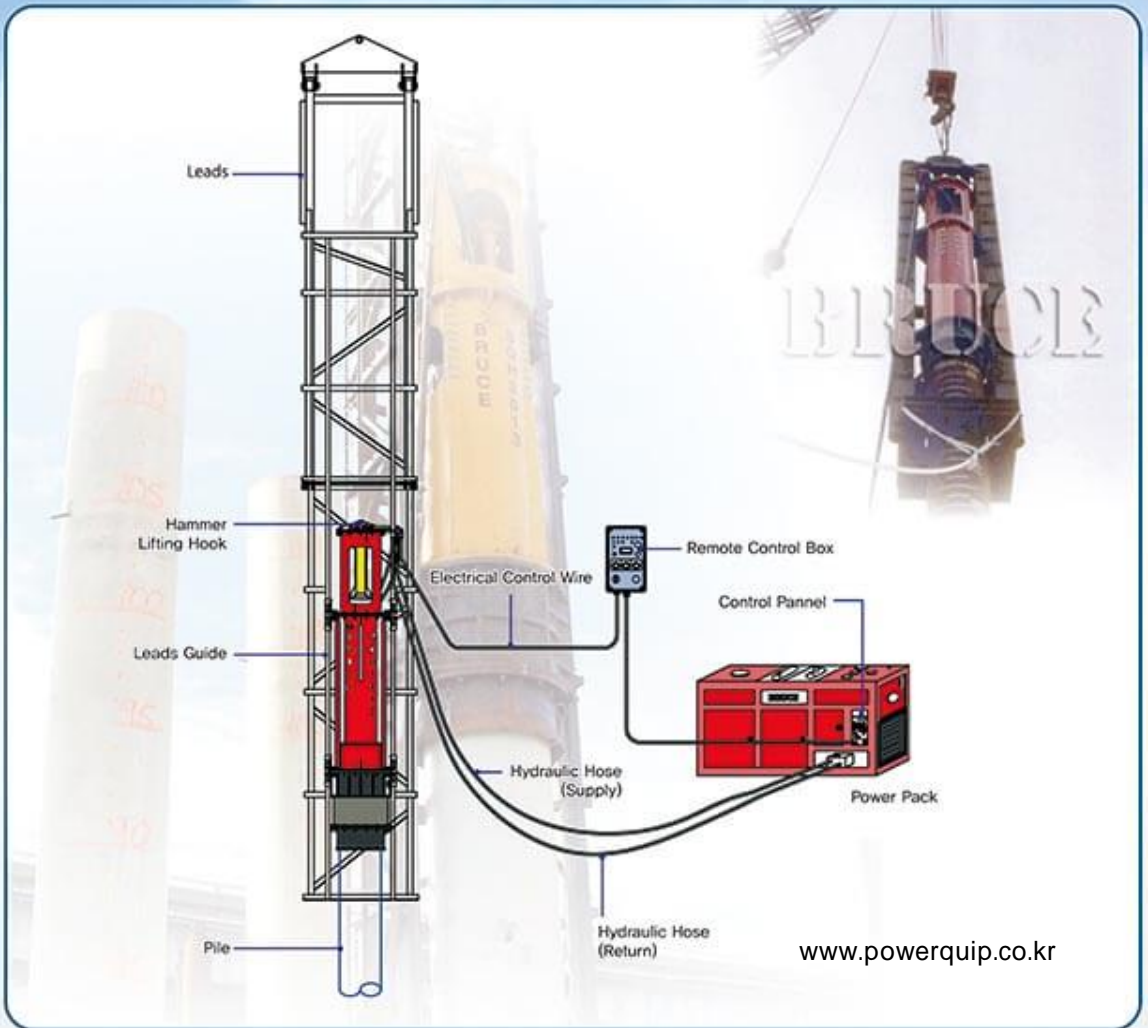

BASIC STRUCTURE - U TYPE LEADS

Offshore leader type is also available.

U Type Leads

BRUCE Model	U Type Leads Size (inch)	Hammer Dimension (inch)		
		A	B	C
SGH-0212	8 X 27	9	26	32,7
SGH-0312	8 X 27	9	26	32,7
SGH-0412	8 X 27	9	26	32,7
SGH-0512	8 X 33	9	32	40,2
SGH-0712	8 X 33	9	32	40,2
SGH-1012	10 X 50	11	49	56,9
SGH-1212	10 X 50	11	49	56,9
SGH-1412	11 X 57	12	56	64,2
SGH-1612	11 X 57	12	56	64,2
SGH-1812	11 X 57	12	56	64,2
SGH-2012	11 X 57	12	56	64,2
SGH-2015	11 X 57	12	56	64,2
SGH-3012	16 X 81	17	80	85,8
SGH-3013	16 X 81	17	80	85,8
SGH-4212	16 X 81	17	80	85,8

- The Hammer dimension of "A" can be changed upon request.
- Other dimension and type can be modified.