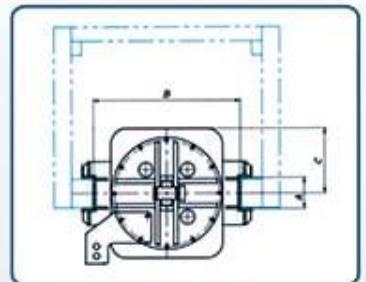

BASIC STRUCTURE - U TYPE LEADS

Offshore leader type is also available.

U Type Leads

BRUCE Model	U Type Leads Size (inch)	Hammer Dimension (inch)		
		A	B	C
SGH-0212	8 X 27	9	26	32,7
SGH-0312	8 X 27	9	26	32,7
SGH-0412	8 X 27	9	26	32,7
SGH-0512	8 X 33	9	32	40,2
SGH-0712	8 X 33	9	32	40,2
SGH-1012	10 X 50	11	49	56,9
SGH-1212	10 X 50	11	49	56,9
SGH-1412	11 X 57	12	56	64,2
SGH-1612	11 X 57	12	56	64,2
SGH-1812	11 X 57	12	56	64,2
SGH-2012	11 X 57	12	56	64,2
SGH-2015	11 X 57	12	56	64,2
SGH-3012	16 X 81	17	80	85,8
SGH-3013	16 X 81	17	80	85,8
SGH-4212	16 X 81	17	80	85,8

- The Hammer dimension of "A" can be changed upon request.
- Other dimension and type can be modified.